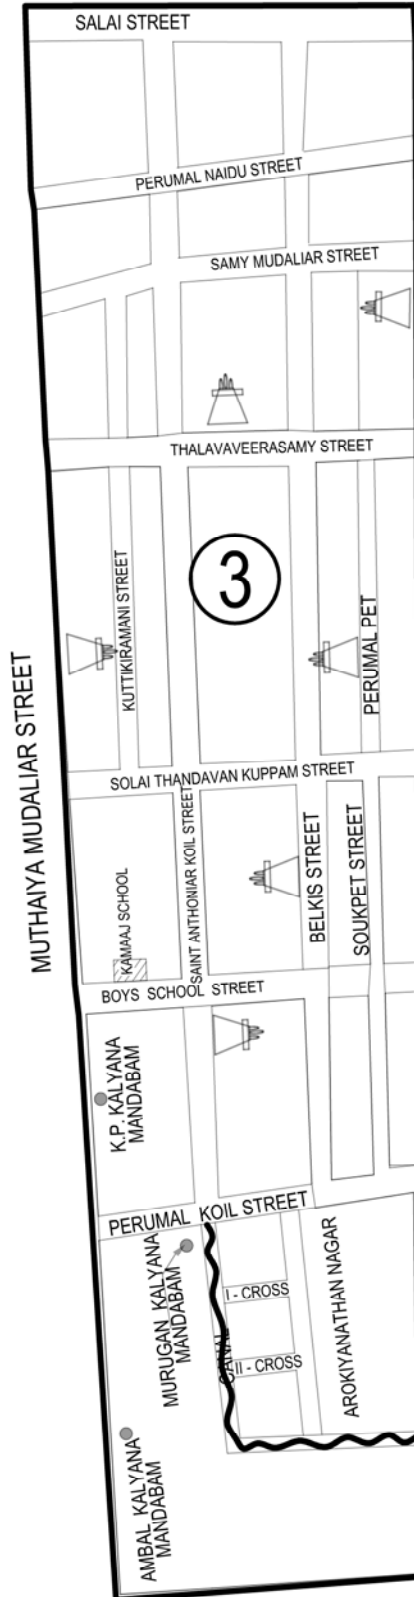

WARD-3 : MUTHIALPET (EAST)

TAMIL NADU LIMIT
BOUNDARY OF THE PUDUCHERRY MUNICIPALITY
G.M.S SCHOOL

WARD-2 : MUTHIALPET (WEST)

WARD-4: SOLAI NAGAR

WARD-6 : V.O.C NAGAR